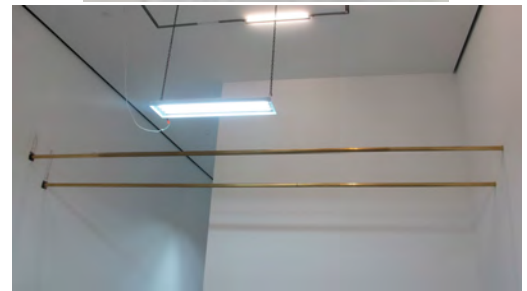

stainless steel
42 x 42 x 2 in.
106.68 x 106.68 x 5.08 cm

*WHAT YOU DON'T DO RIGHT, SHE SAID, YOU'RE GOING
TO HAVE TO DO OVER, 2013*

spray paint transfer on pigmented, reinforced concrete, expanded
steel
36 x 36 x 1 5/8 in.
91.44 x 91.44 x 4.13 cm

*SHE LOOKED FOR A BELL BUT THERE WERE JUST THE
WIRES HANGING FROM A HOLE, 2013*

brass, steel
234 x 17 x 22 in.
594.36 x 43.18 x 55.88 cm

I'VE GOT THESE LITTLE THINGS, SHE'S GOT YOU, 2013

etched one-way mirror
60 x 60 in.
152.4 x 152.4 cm