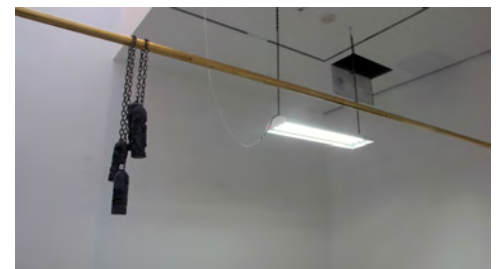

***Viewing Room

SHE PUT HER HAND TO HER HEART WHERE IT BOOMED IN THE OTHERWISE SILENCE OF THE STREET, 2013
brass, steel, concrete and chain
dimensions variable